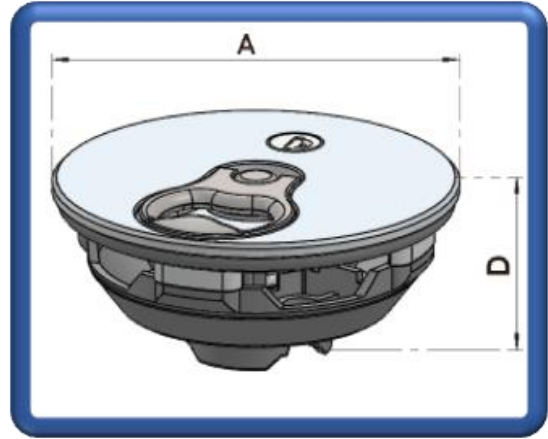

## Aero 600 Fuel Filler Cap Non-Locking Silver. Part Number: CA-AA-020 (A6S)

#### Width D:

76.5mm

35.5mm (Adjustable)